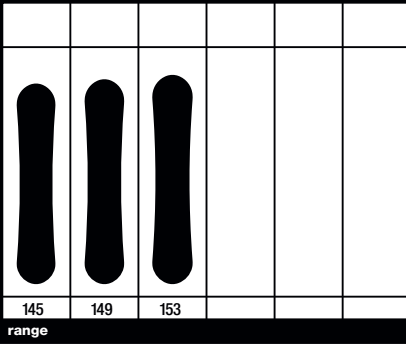

VIOLENZA

model name

Can you have a super forgiving board that still performs like a high-end snowboard? With the Violenza decked out with our patented Triple Base Technology you can. Just because you are a woman doesn't mean you should ride an inferior board right? We never understood this part of snowboard industry logic so we offer you a board that is as good as its male counterparts but with a bit more added flex. Soft enough to be forgiving but not too soft cuz this board will progress your riding so fast that soon you will not be the same rider as when you first strap to this. This board is made to be your friend that grows with you as you progress.

description

 EXTRUDED 2000	 GOOD WOOD CORE POPLAR BEECH
base material	woodcore
 3x2x	 SUPER STRONG SIDEWALLS
glass laminates	sidewalls
 CUSTOM STONE GRIND	 FREESTYLE TBT
extras	base dynamics

WWW.BATALEON.COM

url