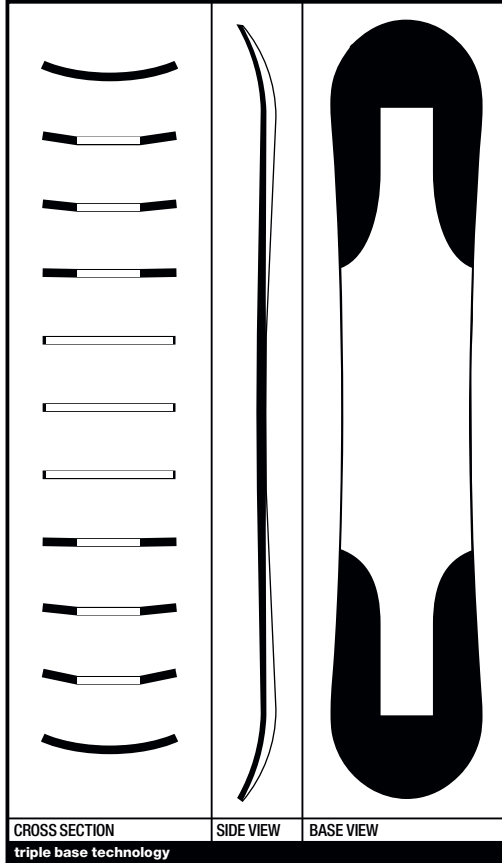

# VIOLENZA

model name

Can you have a super forgiving board that still performs like a high-end snowboard? With the Violenza decked out with our patented Triple Base Technology you can. Just because you are a woman doesn't mean you should ride an inferior board right? We never understood this part of snowboard industry logic so we offer you a board that is as good as its male counterparts but with a bit more added flex. Soft enough to be forgiving but not too soft cuz this board will progress your riding so fast that soon you will not be the same rider as when you first strap to this. This board is made to be your friend that grows with you as you progress.

description

 <b>EXTRUDED 2000</b>	 <b>GOOD WOOD CORE</b> POPLAR BEECH
<b>base material</b>	<b>woodcore</b>
 <b>3x2x</b>	 <b>SUPER STRONG SIDEWALLS</b>
<b>glass laminates</b>	<b>sidewalls</b>
 <b>CUSTOM STONE GRIND</b>	 <b>FREESTYLE TBT</b>
<b>extras</b>	<b>base dynamics</b>

[WWW.BATALEON.COM](http://WWW.BATALEON.COM)

url

	145	149	153				
CONTACT LENGTH (cm)	111	113	116				
TIP/TAIL WIDTH (mm)	279	286	292				
WAIST WIDTH (mm)	236	242	245				
SETBACK (mm)	15	15	15				
SIDECUT RADIUS (m)	7.4	7.5	7.7				
STIFFNESS (1-10)	3.5	3.5	3.5				
INSERTS (cm)	20	20	20				
STANCE WIDTH (cm)	47-55	48-56	50-58				
<b>tbt specs</b>							
MAX UPLIFT (mm)	5.3	5.3	5.4				
MAX UPLIFT (deg.)	3.1	3.1	3.1				
CENTRE BASE (mm)	83	85	90				
MAX WIDTH SIDEBASE	97	101	102				