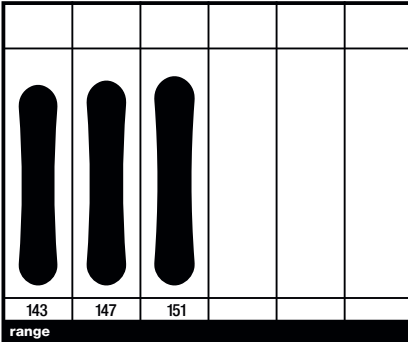

DISTORTIA

model name

For women who like to hit the park and are looking for a solid board with crazy pop and enough forgiveness that makes you progress easily to the next level. The Distortia comes with a slimmed down version of our successful Twin TBT shape that is suited for petite feet shredders with an insert pattern that allows you to rock that wide stance. This is for all you girls who are truly passionate about your riding and don't just look for a pretty graphic to match your pants. You don't ride the park to just hang out, you ride the park to rip and that's just what this stick does.

description

range

 SYNTHDUDED 2555	 GOOD WOOD CORE POPLAR BEECH+
base material	woodcore
 3X 2X	 SUPER STRONG SIDEWALLS
glass laminates	sidewalls
 CARBON ENFORCED	 TWIN TBT
extras	base dynamics

WWW.BATALEON.COM

url

CROSS SECTION

SIDE VIEW

BASE VIEW

triple base technology

	143	147	151			
CONTACT LENGTH (cm)	108	111	114			
TIP/TAIL WIDTH (mm)	272	279	286			
WAIST WIDTH (mm)	234	238	243			
SETBACK (mm)	0	0	0			
SIDECUT RADIUS (m)	7.5	7.6	7.8			
STIFFNESS (1-10)	4-2-4	4-2-4	4-2-4			
INSERTS (cm)	20	20	20			
STANCE WIDTH (cm)	49-57	50-58	52-60			
tbt specs						
MAX UPLIFT (mm)	4.0	4.1	4.1			
MAX UPLIFT (deg.)	3.2	3.3	3.3			
CENTRE BASE (mm)	130	133	135			
MAX WIDTH SIDEBASE	72	73	75			