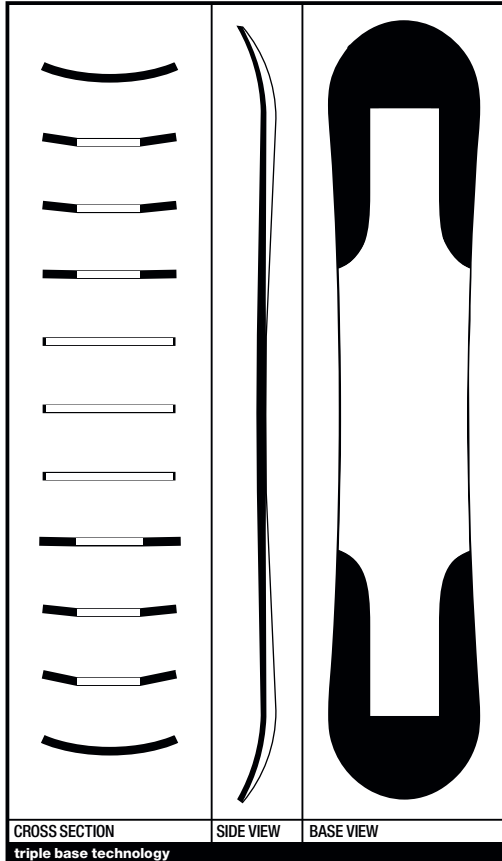

DISTORTIA

model name

For women who like to hit the park and are looking for a solid board with crazy pop and enough forgiveness that makes you progress easily to the next level. The Distortia comes with a slimmed down version of our successful Twin TBT shape that is suited for petite feet shredders with an insert pattern that allows you to rock that wide stance. This is for all you girls who are truly passionate about your riding and don't just look for a pretty graphic to match your pants. You don't ride the park to just hang out, you ride the park to rip and that's just what this stick does.

url

CROSS SECTION

SIDE VIEW

BASE VIEW

triple base technology

	143	147	151			
CONTACT LENGTH (cm)	108	111	114			
TIP/TAIL WIDTH (mm)	272	279	286			
WAIST WIDTH (mm)	234	238	243			
SETBACK (mm)	0	0	0			
SIDECUT RADIUS (m)	7.5	7.6	7.8			
STIFFNESS (1-10)	4-2-4	4-2-4	4-2-4			
INSERTS (cm)	20	20	20			
STANCE WIDTH (cm)	49-57	50-58	52-60			
tbt specs						
MAX UPLIFT (mm)	4.0	4.1	4.1			
MAX UPLIFT (deg.)	3.2	3.3	3.3			
CENTRE BASE (mm)	130	133	135			
MAX WIDTH SIDEBASE	72	73	75			